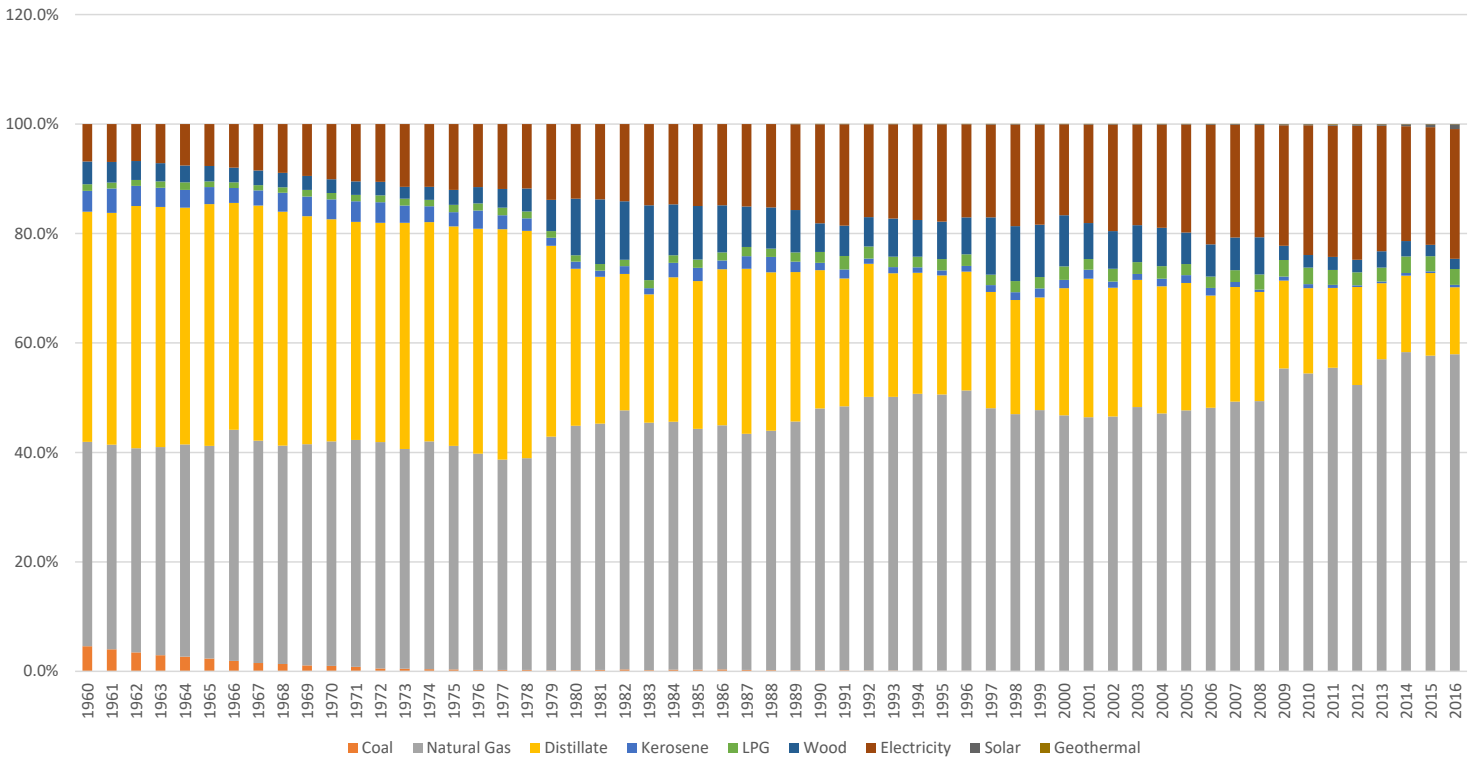

### NYS Net Residential Energy Consumption (%)